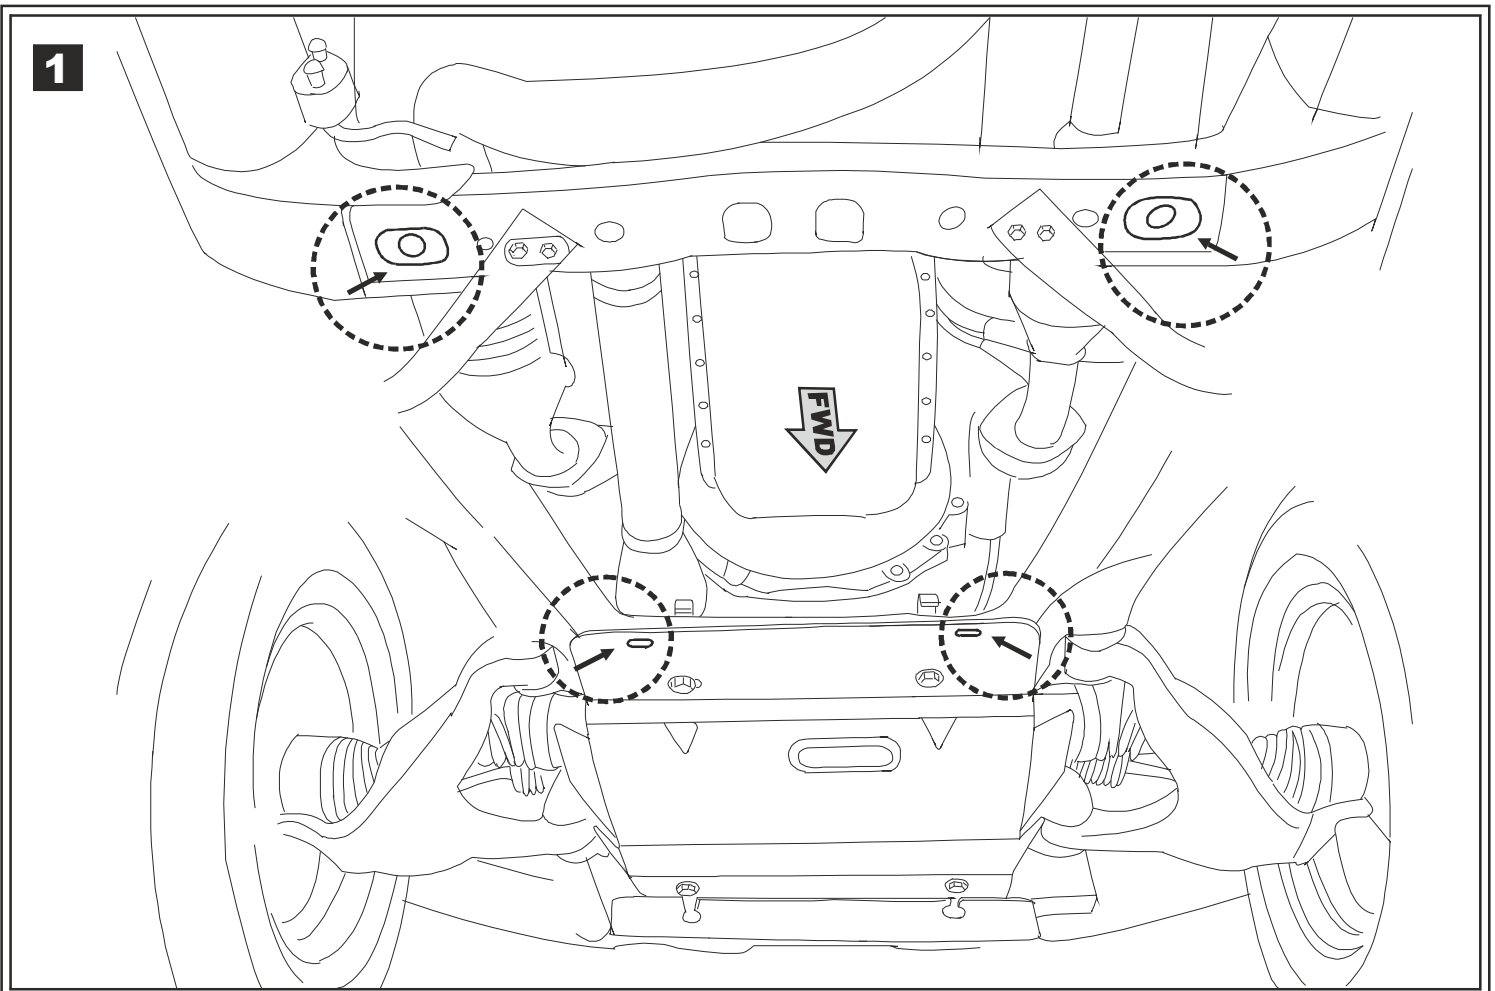

6x M10x30

**D**

6 x Ø10

Part number:  
PZ4AL-07540-00;  
PZ4AL-07520-00

Issue:  
0

Date:  
19/12/06

Manual reference number:  
AIM 000-870-0

Page:  
2/5