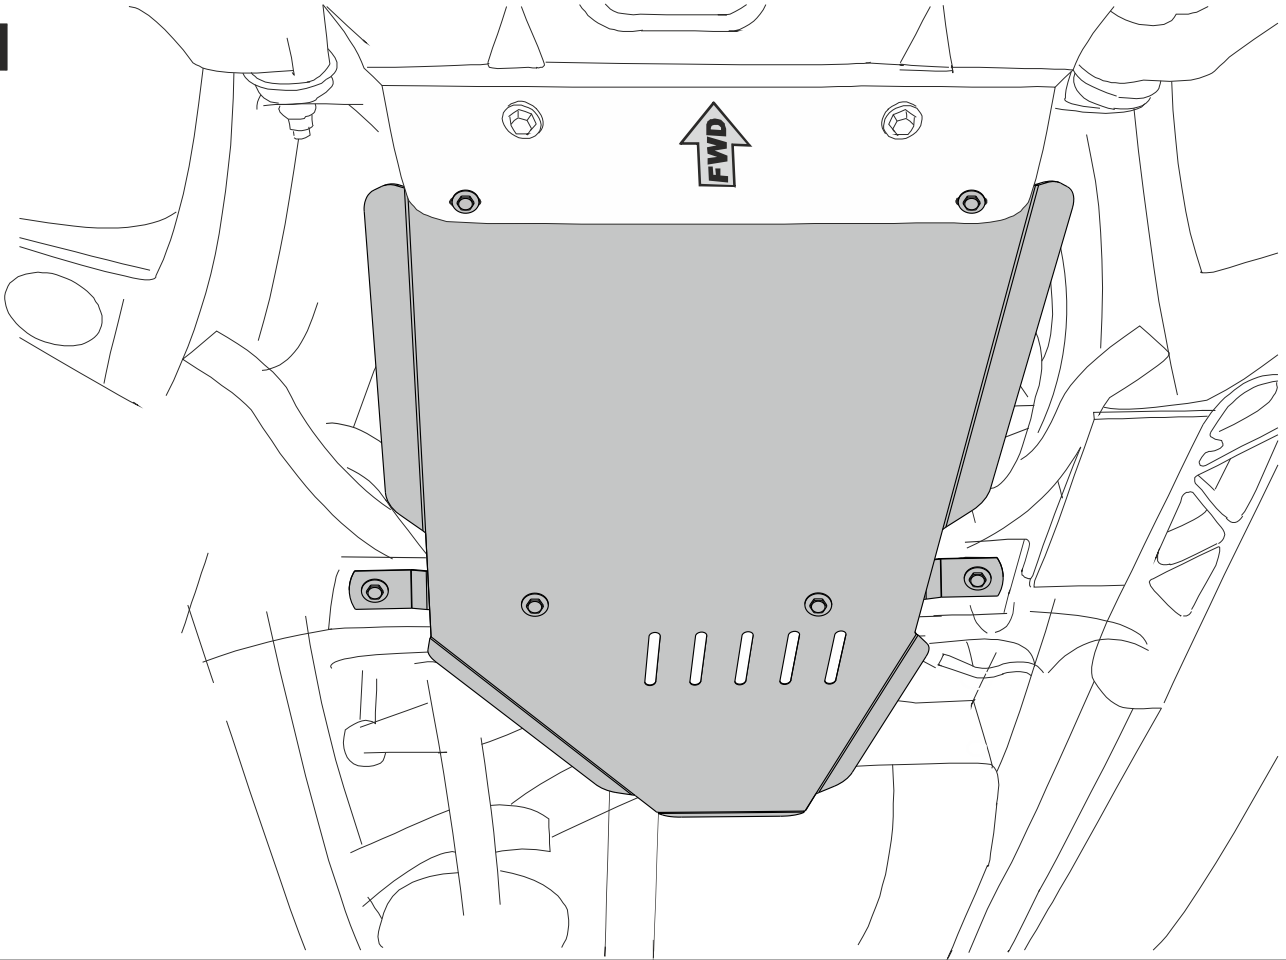

5

Part number: PZ4AL-07540-00; PZ4AL-07520-00	Issue: 0	Date: 19/12/06	Manual reference number: AIM 000-870-0	Page: 5/5