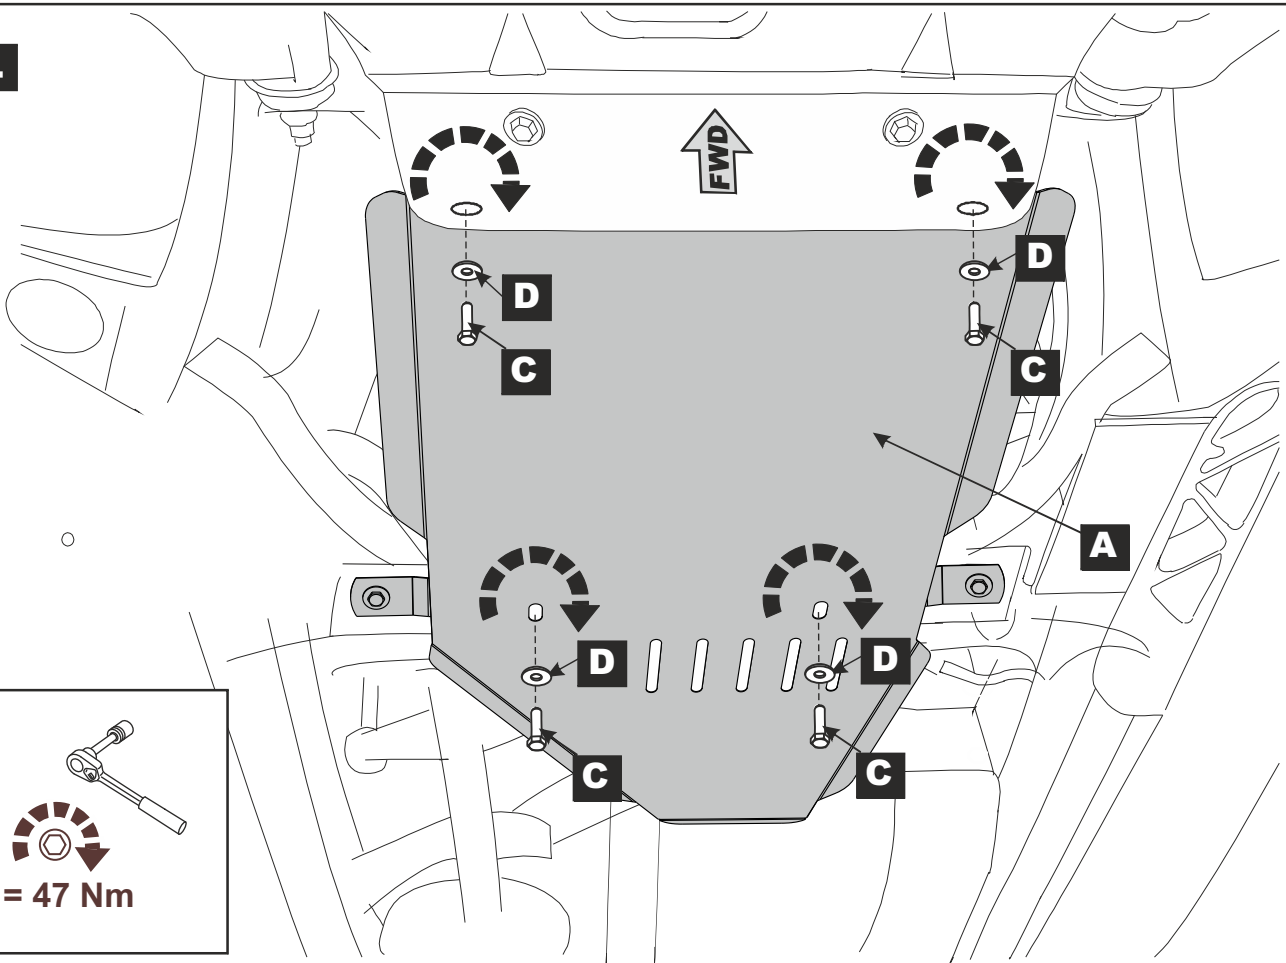

3

4

Part number:
PZ4AL-07540-00;
PZ4AL-07520-00

Issue:
0

Date:
19/12/06

Manual reference number:
AIM 000-870-0

Page:
4/5