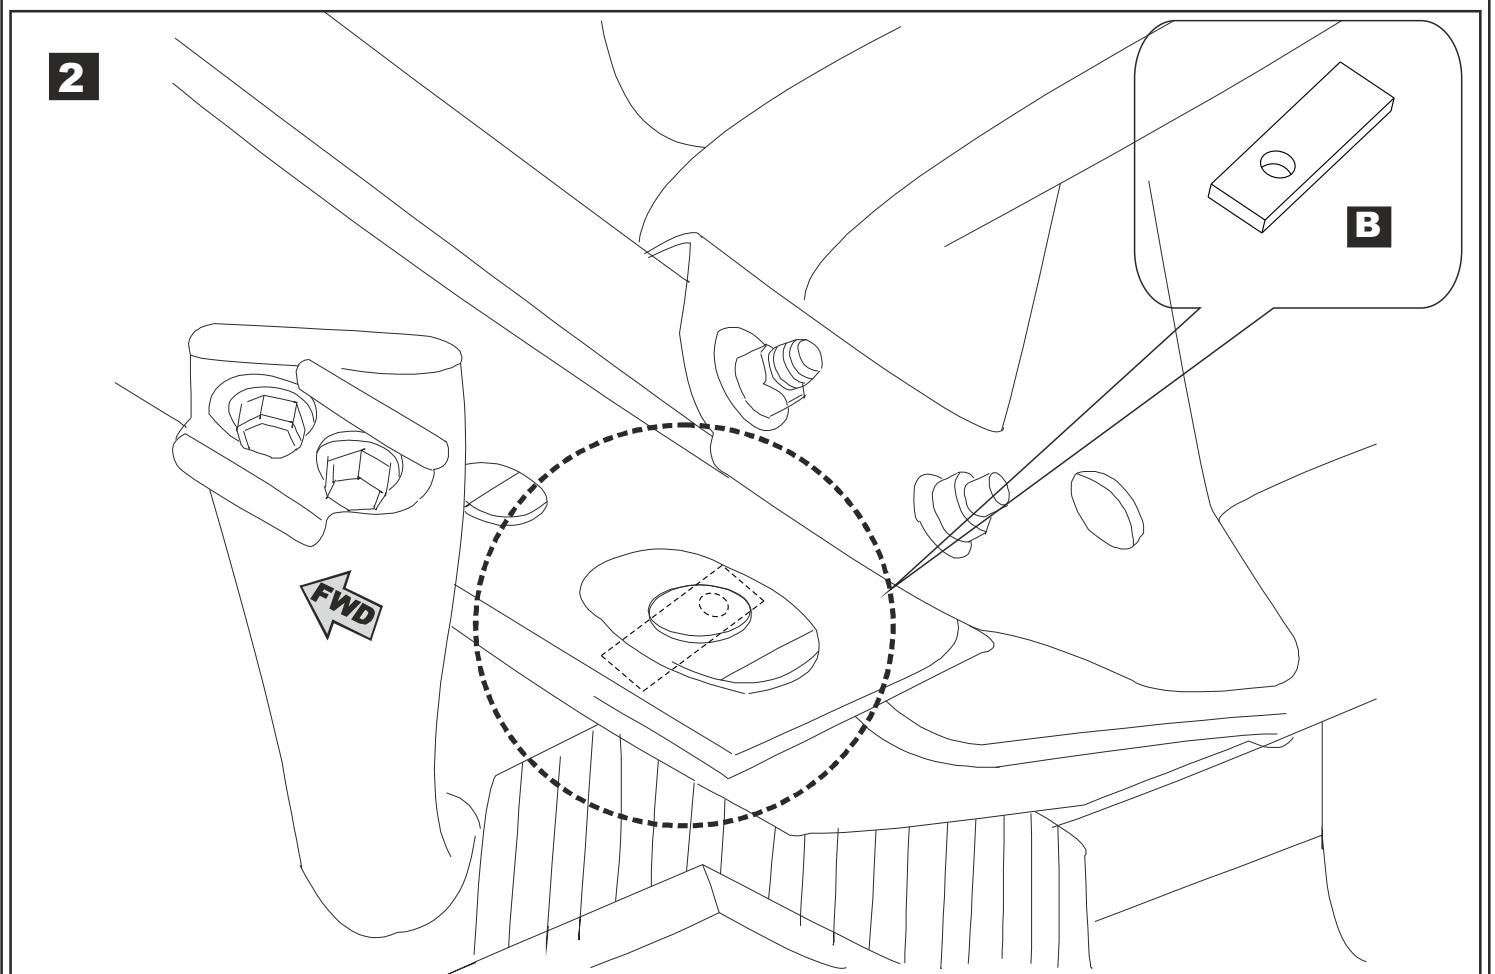

6x M10x30

**D**

6 x Ø10

Part number:  
PZ4AL-07540-00;  
PZ4AL-07520-00

Issue:  
0

Date:  
19/12/06

Manual reference number:  
AIM 000-870-0

Page:  
2/5