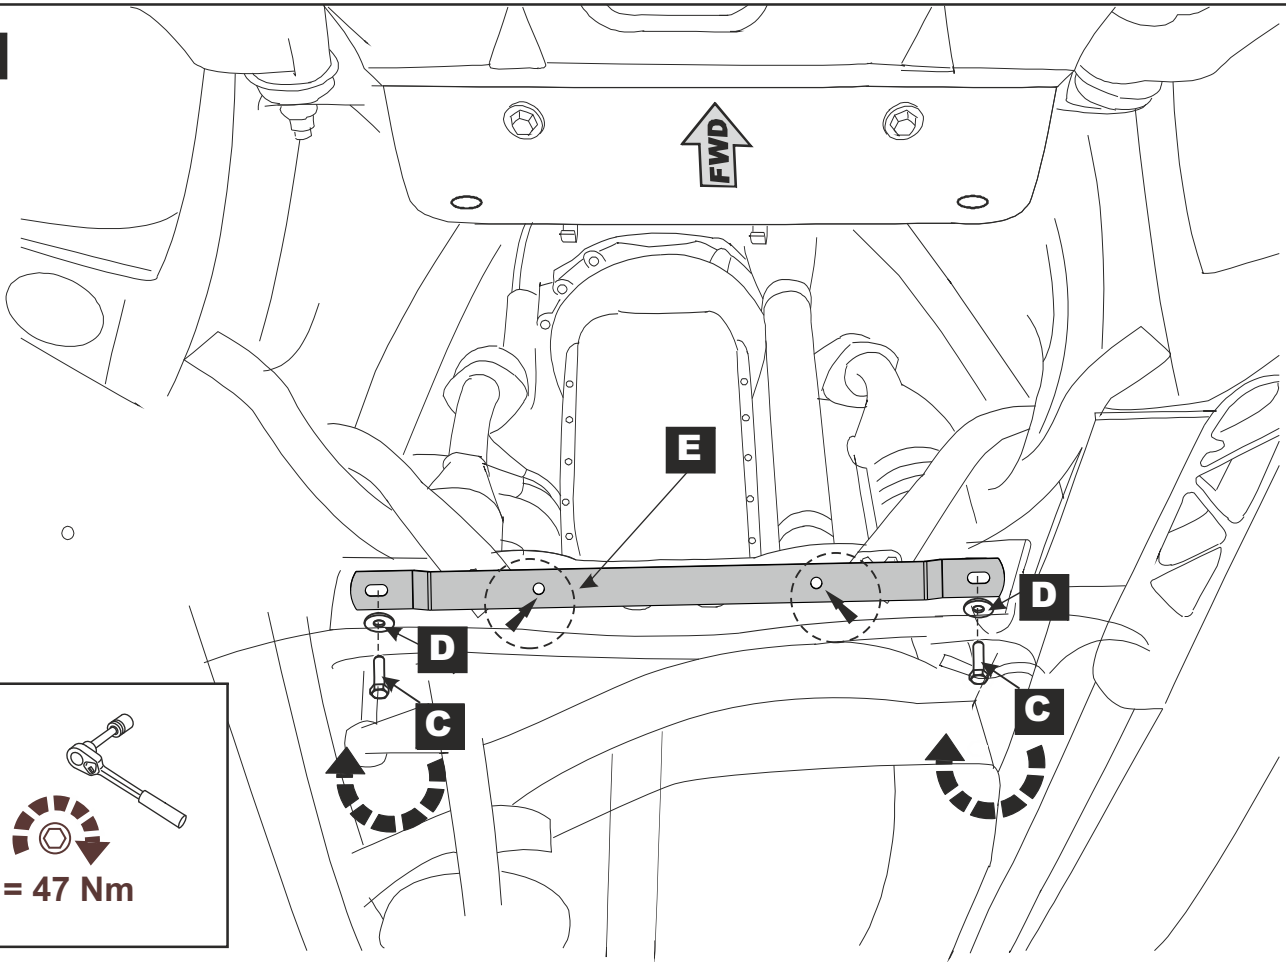

3

4

Part number:
PZ4AL-07540-00;
PZ4AL-07520-00

Issue:
0

Date:
19/12/06

Manual reference number:
AIM 000-870-0

Page:
4/5